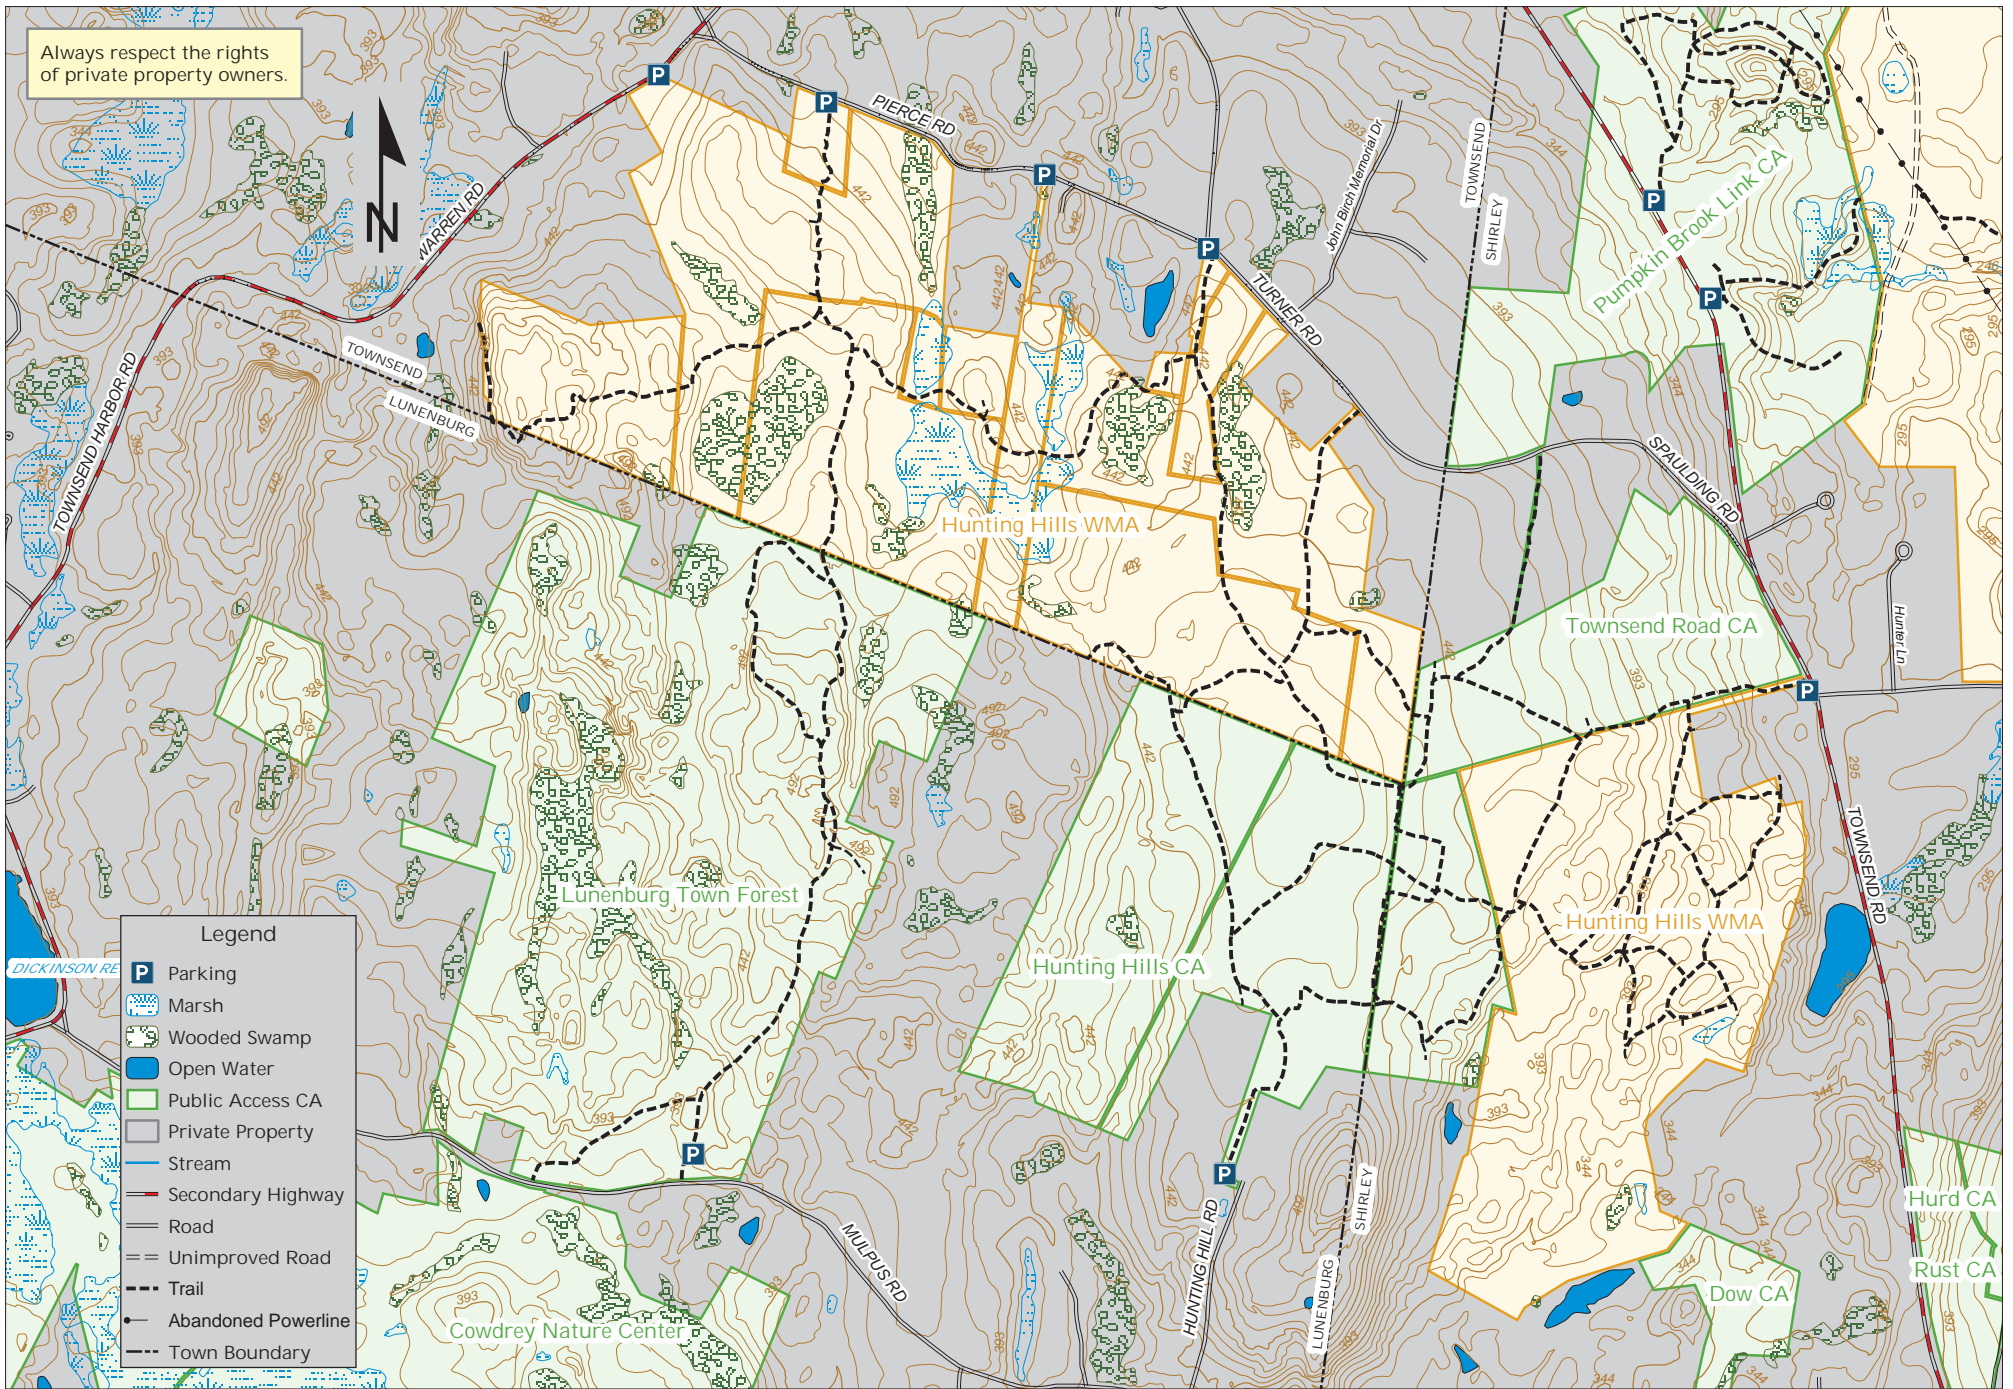

Always respect the rights of private property owners.

Published by Shirley Conservation Commission
 and Shirley Greenway Committee
 Source: Bureau of Geographic Information (MassGIS),
 Commonwealth of Massachusetts,
 Executive Office of Technology and Security Services
 All property boundaries are approximate.

**HUNTING HILLS
 SHIRLEY, LUNENBURG,
 & TOWNSEND, MA**